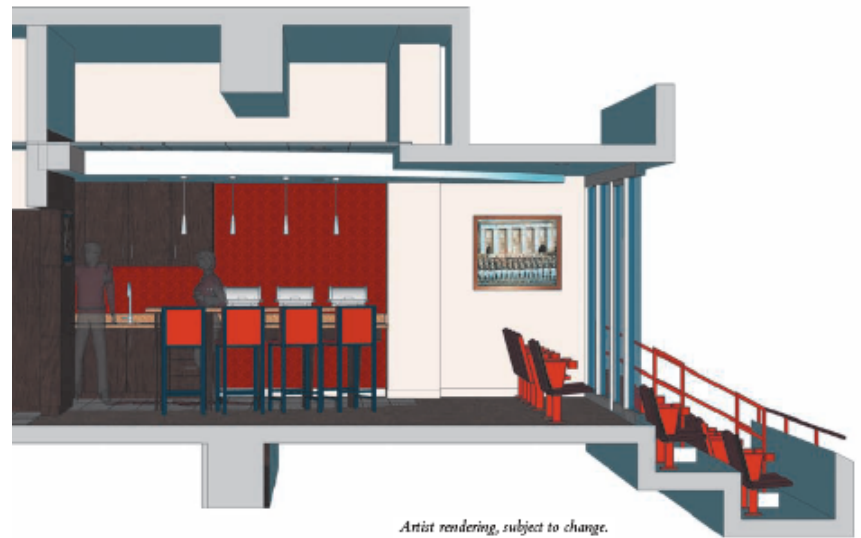

Wine Glass Raffle

\$20/Chance
Your Choice

TIFFANY & CO.

Paloma Picasso®
Pearl torsade

2 Seats for the JMU Game in the
Friedgen Suite

Artist rendering, subject to change.